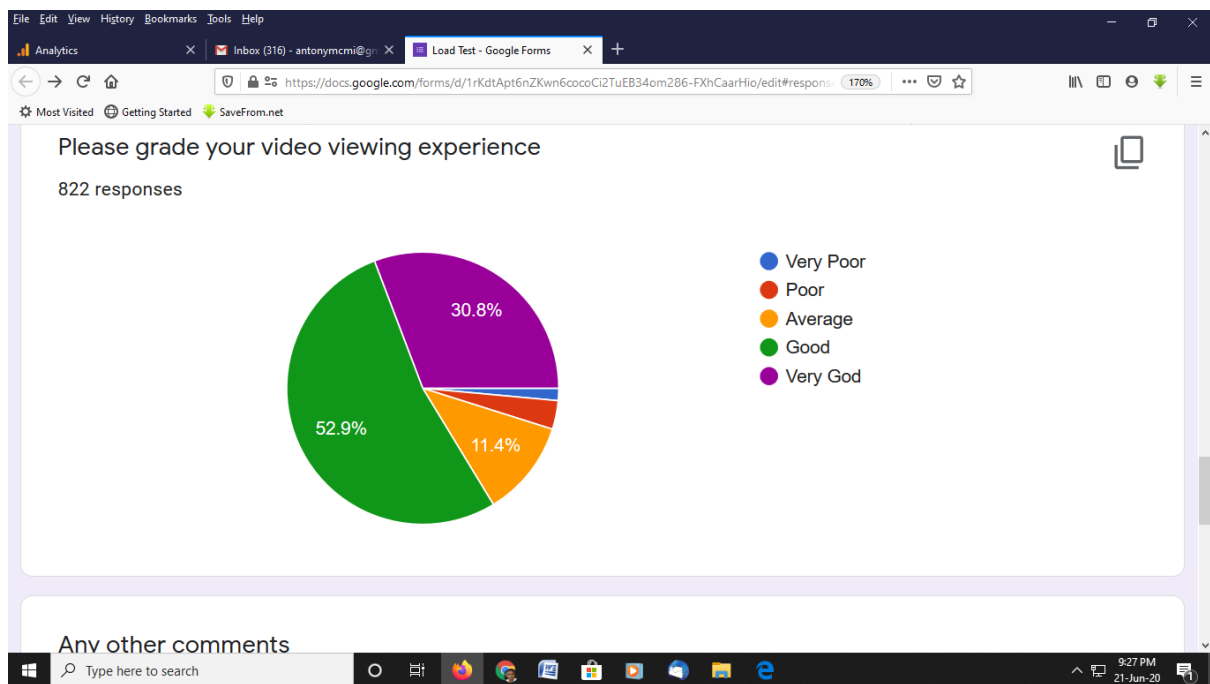

21-Jun-2020

Dear parents

Thanks to all who participated in the Video Viewing Load Test. There were 313 logins at 7:04 pm. I was expecting at least 1000 logins at a time. Please see the screenshot of google analytics taken at the peak of the logins.

Relevant portion of the grading of the viewing experience is also shared.

Thanks to all who spared time for the load test.

Principal