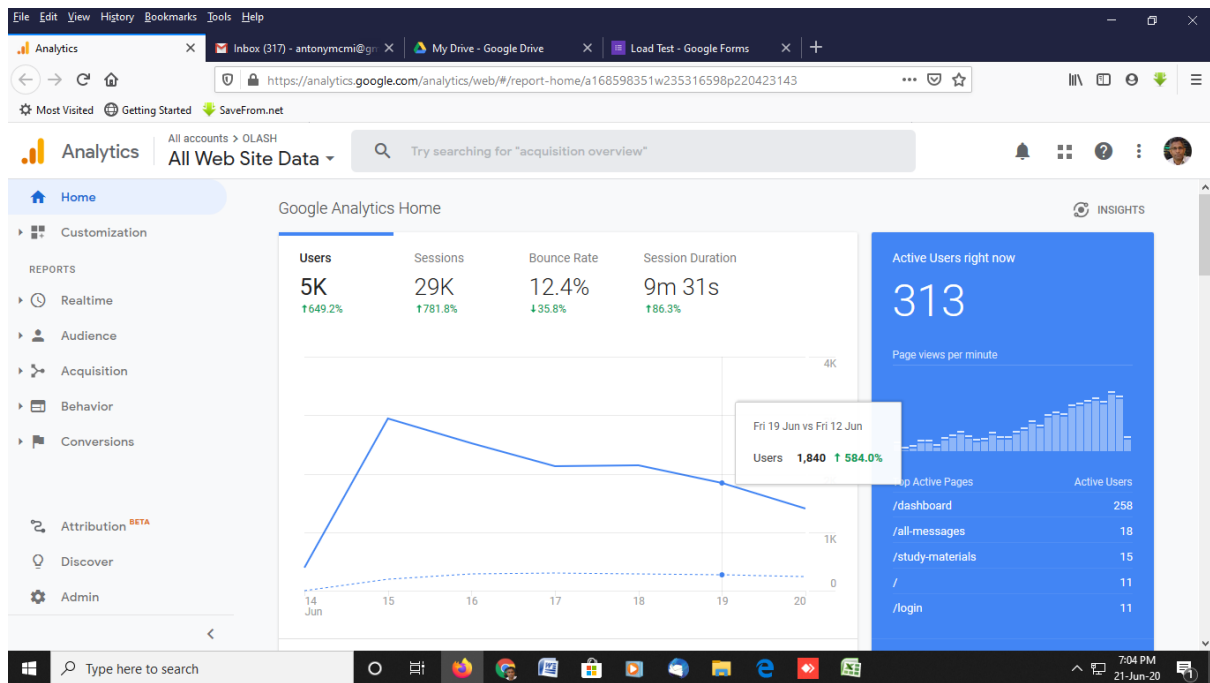

21-Jun-2020

Dear parents

Thanks to all who participated in the Video Viewing Load Test. There were 313 logins at 7:04 pm. I was expecting at least 1000 logins at a time. Please see the screenshot of google analytics taken at the peak of the logins.

Relevant portion of the grading of the viewing experience is also shared.

Thanks to all who spared time for the load test.

Principal